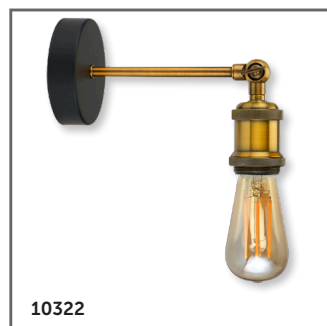

Retro Vintage Wall Pendant / Rope Lights

- Perfect for hospitality and home environments
- 4 different colour finishes
- Hanging pendant only supplied with black Twisted Flex. Red and Copper Yellow Twisted Flex sold separately
- Complete with Locking Ring, suitable for all accessories

Lamps Not Included