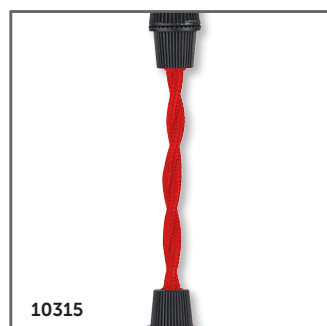

Retro Vintage Wall Pendant / Rope Lights

- Perfect for hospitality and home environments
- 4 different colour finishes
- Hanging pendant only supplied with black Twisted Flex. Red and Copper Yellow Twisted Flex sold separately
- Complete with Locking Ring, suitable for all accessories

Lamps Not Included