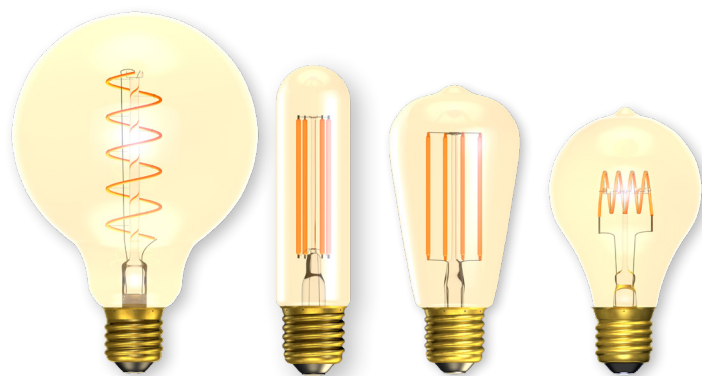

Retro

Technical Specification

Data	
Construction	Aluminium
IP Rating	IP20
Input Voltage	110 - 240V
Operating Temp	-30°C to +35°C
Cap	ES/E27

Use with BELL Vintage and Soft Coil lamps

LED Technology with the elegance of Incandescent lamps

- Ideal replacement for Incandescent Lamps
- Creates a welcoming atmosphere with retro feel
- Smooth dimming on rotary and digital dimming systems
- Quartz Filament
- Special Extended Filament to replicate traditional Vintage Amber Glow
- Amber Glass Coating for decorative vintage look
- Over 90% Energy Saving compared to incandescent vintage lamps
- Super low energy consumption

Code	Volts	Cap	Description
10300	240	ES/E27	Vintage Pendant Light Gunmetal Black (lamp not included). Complete with 1.5m Black Twisted Flex & Ceiling Rose
10301	240	ES/E27	Vintage Pendant Light Antique Bronze (lamp not included)
10302	240	ES/E27	Vintage Pendant Light Antique Brass (lamp not included)
10303	240	ES/E27	Vintage Pendant Light Antique Satin Nickel (lamp not included)
10320	240	ES/E27	Vintage Wall Light Gunmetal Black (lamp not included)
10321	240	ES/E27	Vintage Wall Light Antique Bronze (lamp not included)
10322	240	ES/E27	Vintage Wall Light Antique Brass (lamp not included)
10323	240	ES/E27	Vintage Wall Light Antique Satin Nickel (lamp not included)
10324	240	ES/E27	1.5M Rope Light (lamp not included). Complete with Ceiling Rose
10325	240	ES/E27	3M Rope Light (lamp not included). Complete with Ceiling Rose
10326	-	-	Matt Black Cage accessory for Vintage Pendant & Vintage Wall Lights (lamp not included)
10315	-	-	1.5M Red Twisted Flex for Pendant
10316	-	-	1.5M Yellow Copper Twisted Flex for Pendant