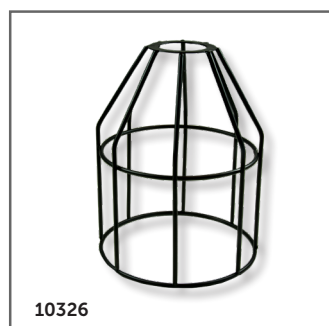

Retro Vintage Wall Pendant / Rope Lights

- Perfect for hospitality and home environments
- 4 different colour finishes
- Hanging pendant only supplied with black Twisted Flex. Red and Copper Yellow Twisted Flex sold separately
- Complete with Locking Ring, suitable for all accessories

Lamps Not Included